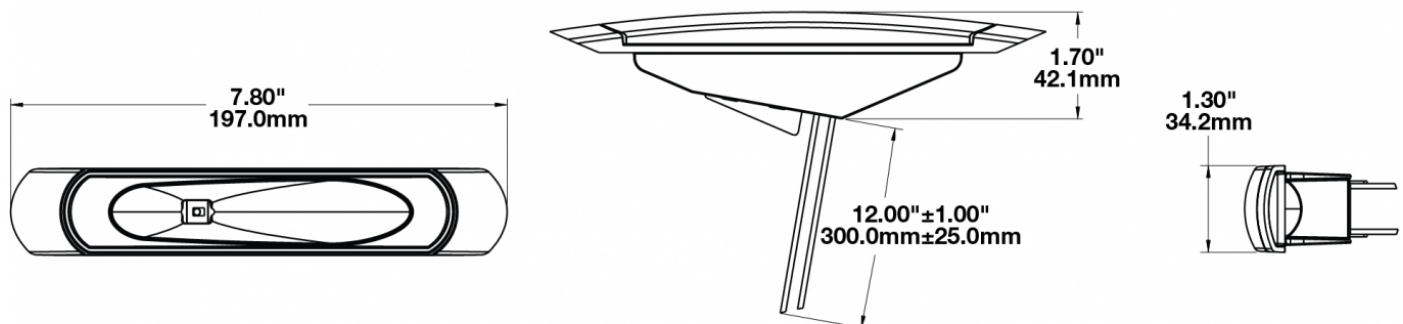

LED Marine Navigation Lights - Model 450

PRODUCT INFORMATION

Description	12-24V LED Starboard (Green) Marine Signal Light
Height	33.02 mm / 1.3 in
Width	198.12 mm / 7.8 in
Depth	43.18 mm / 1.7 in
Shape	Stylized
Outer Lens Material	Polycarbonate
Outer Lens Color	Clear
Housing Material	Polycarbonate
Housing Color	White
Mounting Type	Low Profile Mount
Minimum Operating Temperature	-40 °C / -40 °F
Maximum Operating Temperature	65 °C / 149 °F
Connector or Wiring	12" Bare Leads
Product Weight	0.24 lbs / 0.11 kgs
Shipping Weight	1.26 lbs / 0.57 kgs

PRODUCT DIMENSIONS

Print date: 2024-08-11

© 2024 J.W. Speaker Corporation • Germantown, WI U.S.A.
www.jwspeaker.com • speaker@jwspeaker.com • 262.251.6660

J.W. SPEAKER
Engineered. Lighting. Solutions.